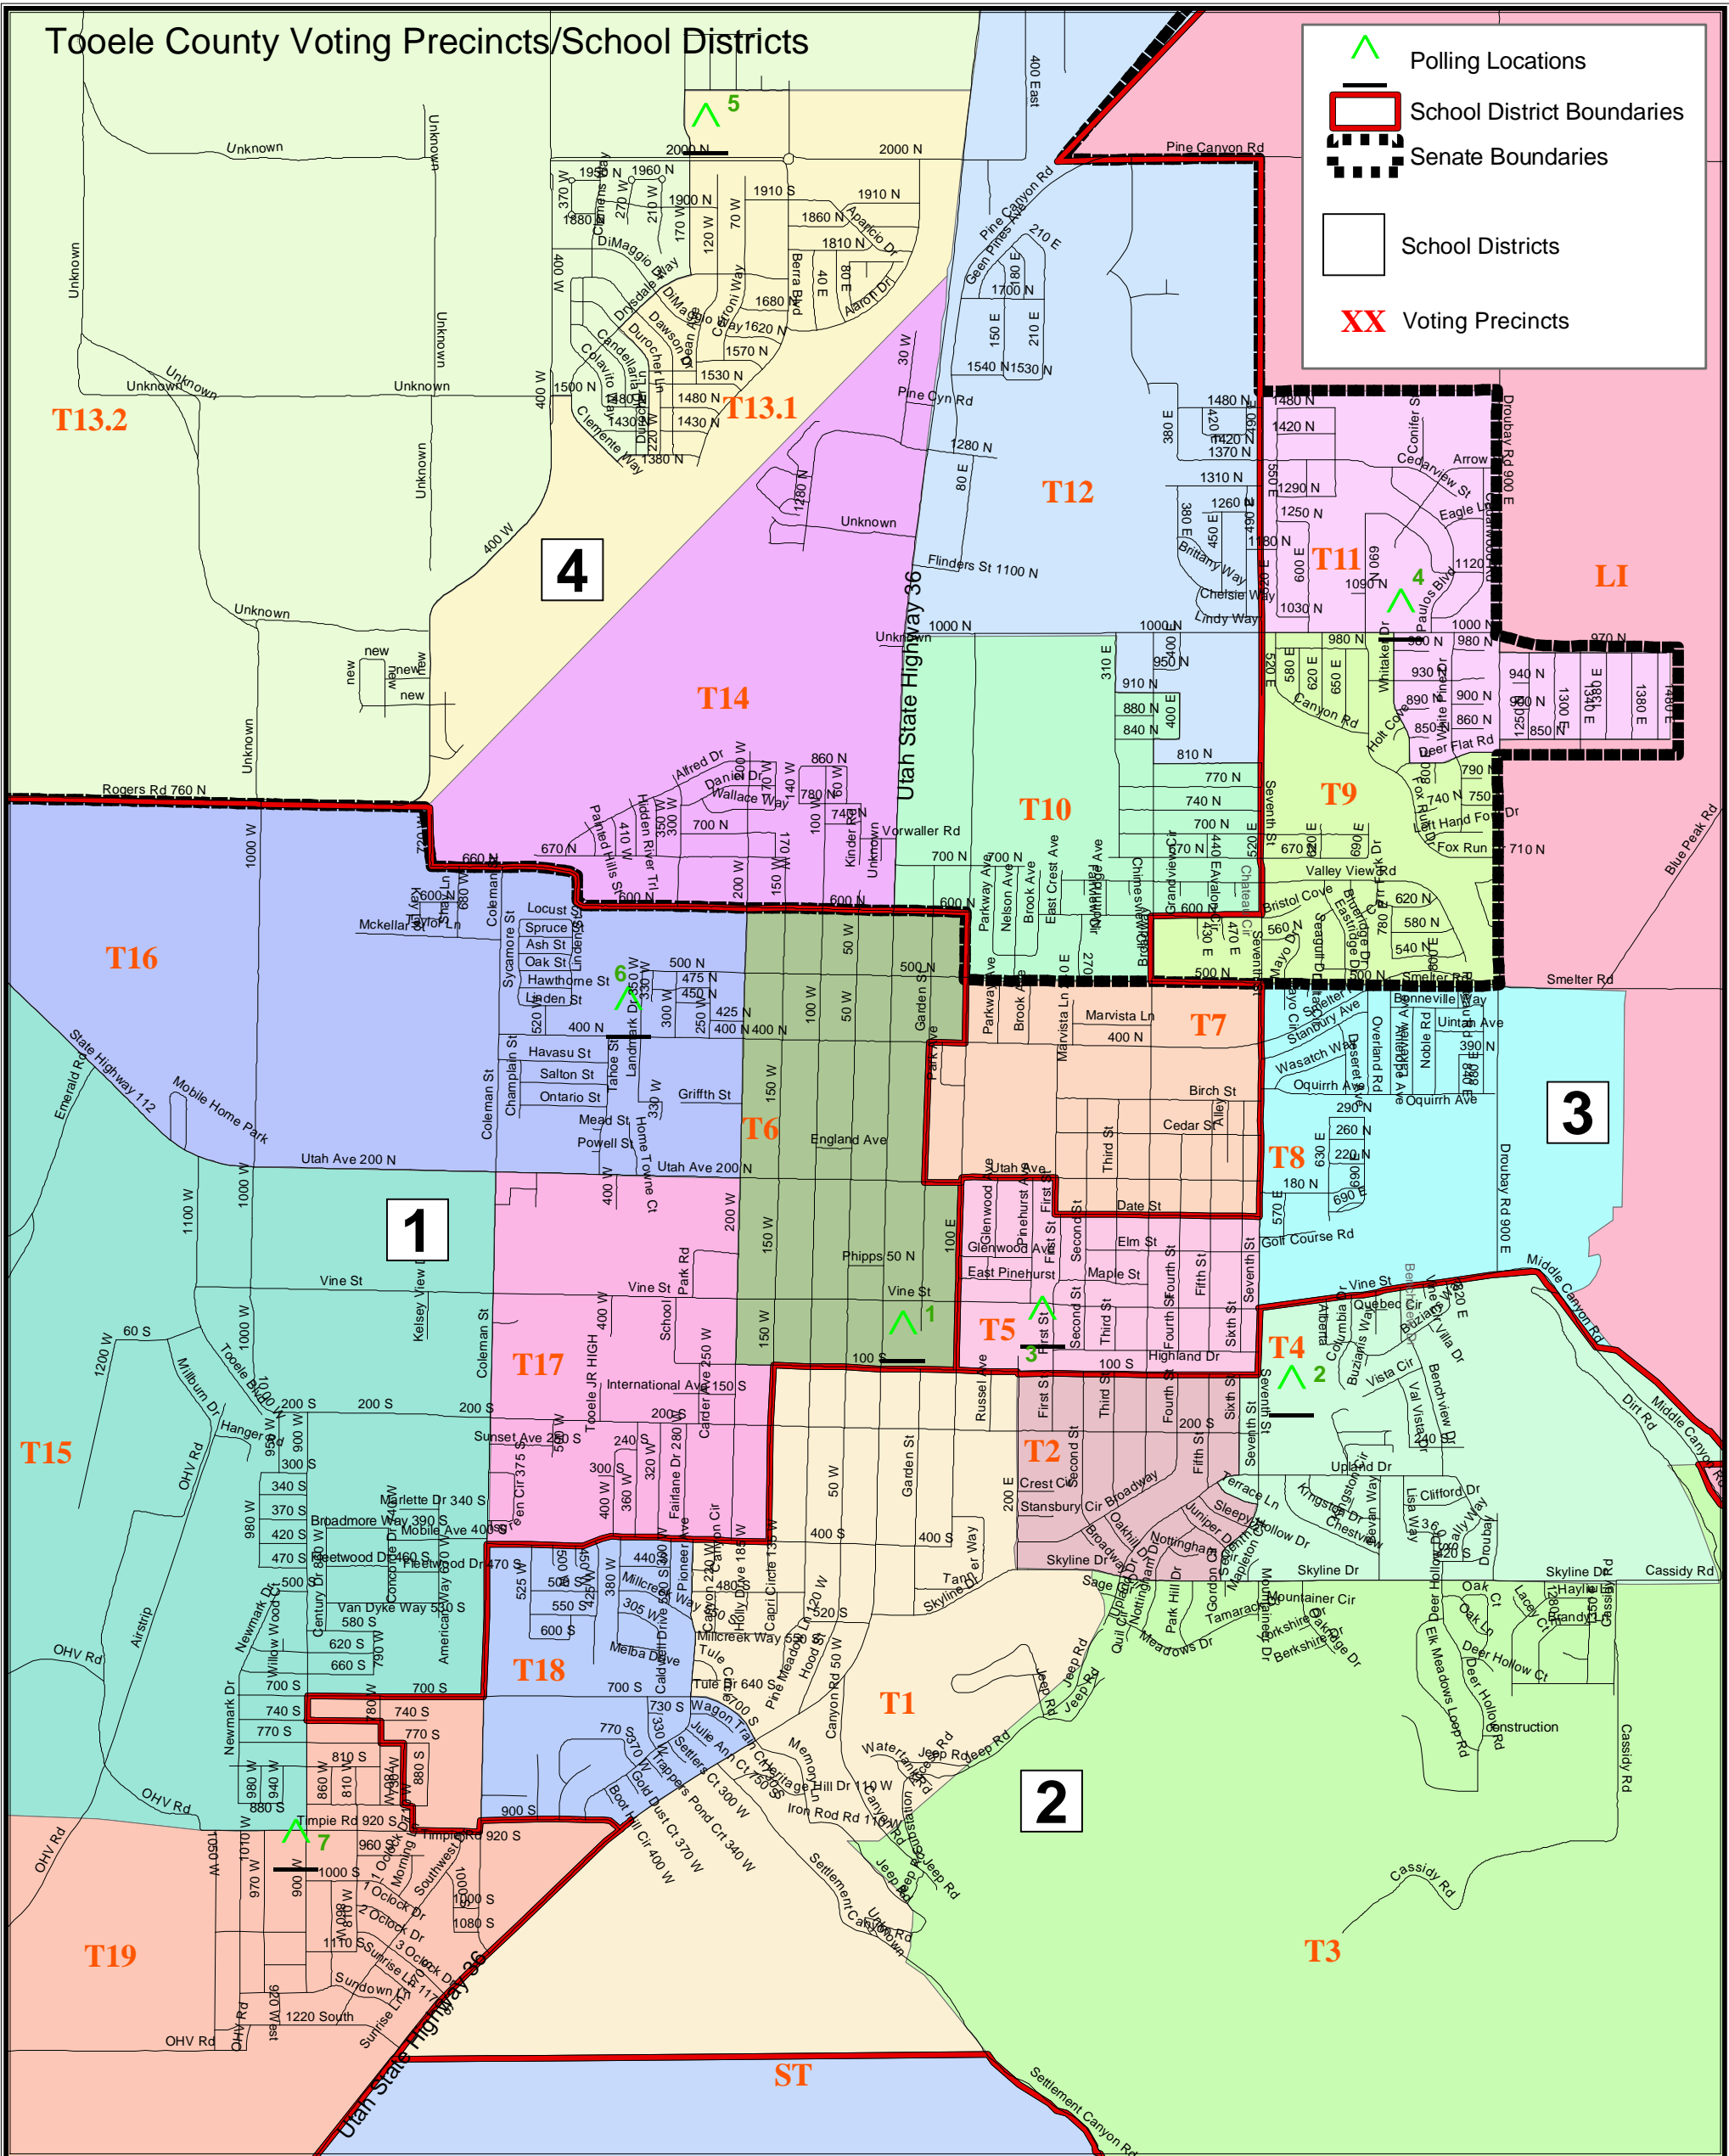

# Tooele County Voting Precincts/School Districts

## Polling Locations:

(click the address for map and directions)

- #1 Polling Location  
Precincts: T1 and T2  
Tooele County Bldg. Auditorium  
47 S Main St., Tooele
- #2 Polling Location  
Precincts: T3 and T4  
East Elementary School  
135 S 7th St., Tooele

- #3 Polling Location  
Precincts: T5, T6, T7, T8, and T10  
Tooele National Guard Armory  
16 S First St., Tooele
- #4 Polling Location  
Precincts: T9, T11, and T12  
Middle Canyon Elementary  
751 E 1000 North, Tooele
- #5 Polling Location  
Precincts: T13.1 and T13.2  
Overlake Elementary School  
2052 N 170 West, Tooele

- #6 Polling Location  
Precincts: T14, T15, and T16  
Dow James Building  
350 W 4th North, Tooele
- #7 Polling Location  
Precincts: T17, T18, T19, T19.2  
Settlement Canyon Elementary  
935 W. Timpie Rd., Tooele