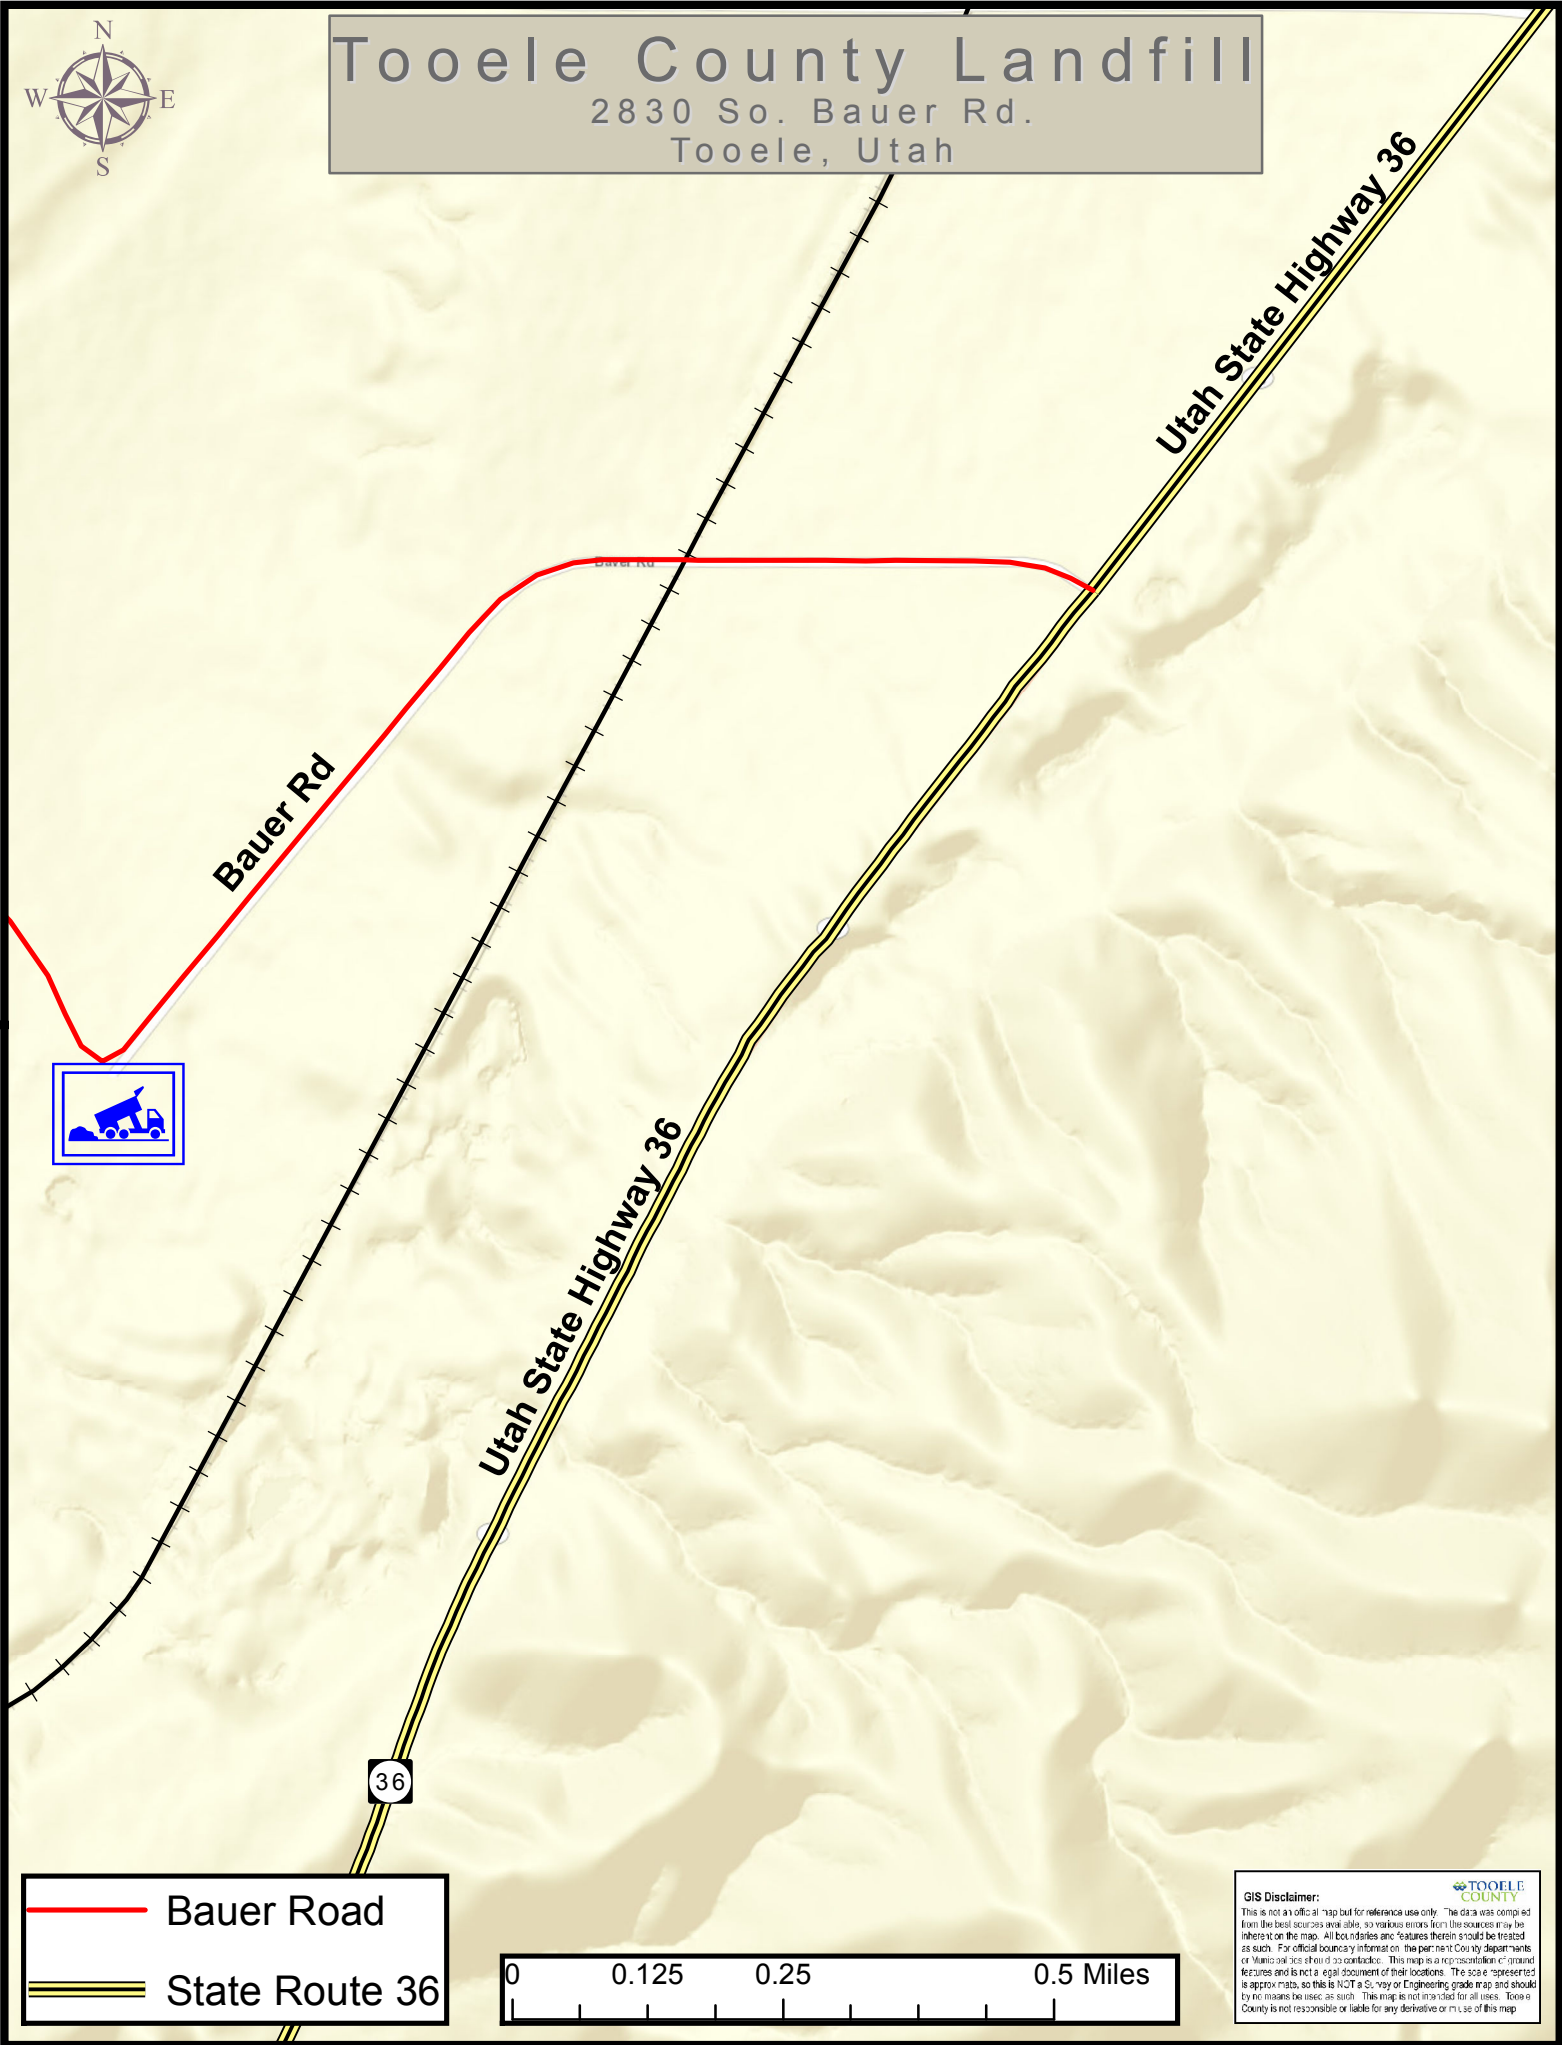

Tooele County Landfill

2830 So. Bauer Rd.
Tooele, Utah

 Bauer Road

 State Route 36

GIS Disclaimer:
This is not an official "map" but for reference use only. The data was compiled from the best sources available, so various errors from the sources may be inherent on the map. All boundaries and features therein should be treated as such. For official boundary information, the pertinent County departments or Municipalities should be contacted. This map is a representation of ground features and is not a legal document of their locations. The scale represented is approximate, so this is NOT a Survey or Engineering grade map, and should be used for reference only. This map is not intended for all uses. Tooele County is not responsible or liable for any derivative or use of this map.